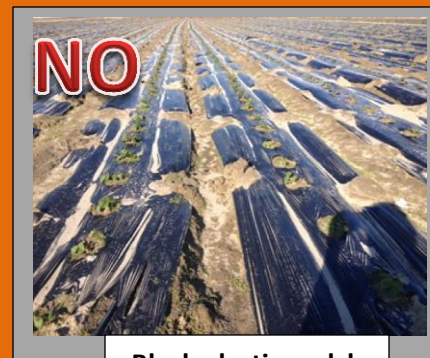

SHAKE OFF DIRT
& HAY

Silage cover

Greenhouse film
4' lengths

Bale wrap

We cannot accept anything that is heavily **soiled** or **wet**.

Plastic netting

Twine

Black plastic mulch